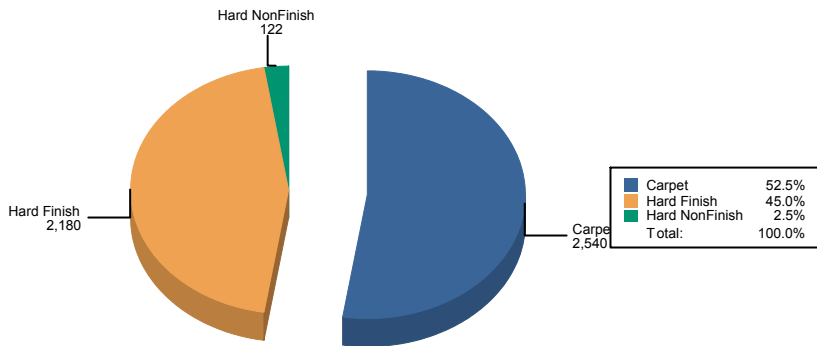

MOB 2

Cleanable Square Feet

Carpet	2,540
Hard Finish	2,180
Hard NonFinish	122

Floor Type Breakdown