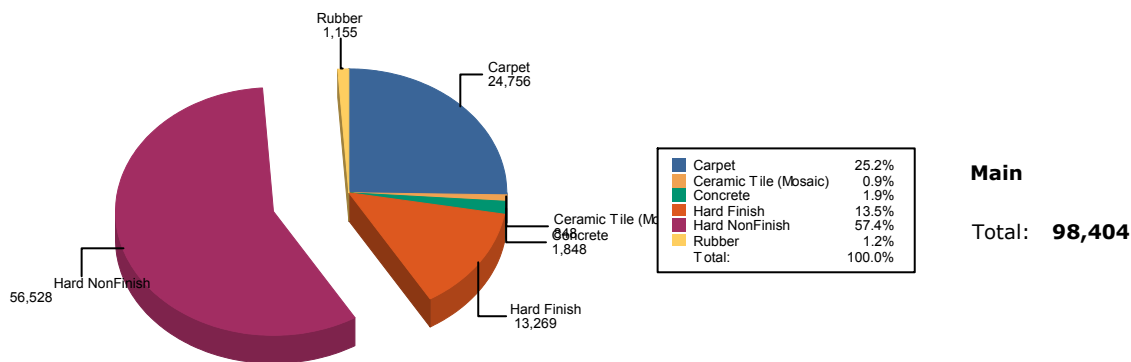

Floor Type Breakdown

Main

Total: **98,404**

MOB 1

	Cleanable Square Feet
Carpet	6,878
Ceramic Tile (Mosaic)	130
Hard Finish	867
Hard NonFinish	7,672

Floor Type Breakdown

MOB 1

Total: **15,547**