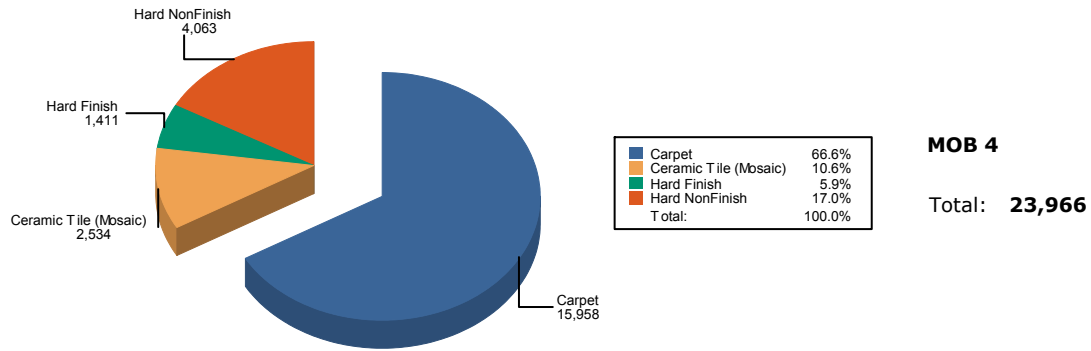

MOB 3

Total: **12,901**

MOB 4

Cleanable Square Feet

Carpet	15,958
Ceramic Tile (Mosaic)	2,534
Hard Finish	1,411
Hard NonFinish	4,063

Floor Type Breakdown

All Buildings Combined Square Feet : 165,393