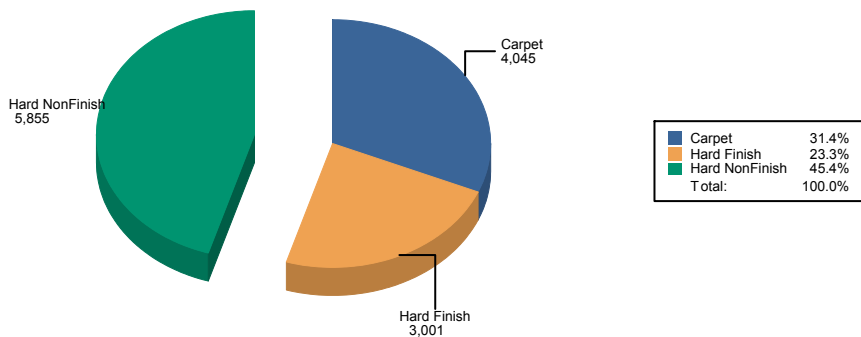

Carpet	2,540
Hard Finish	2,180
Hard NonFinish	122

Floor Type Breakdown

MOB 2

Total: **4,842**

MOB 3

Cleanable Square Feet

Carpet	4,045
Hard Finish	3,001
Hard NonFinish	5,855

Floor Type Breakdown