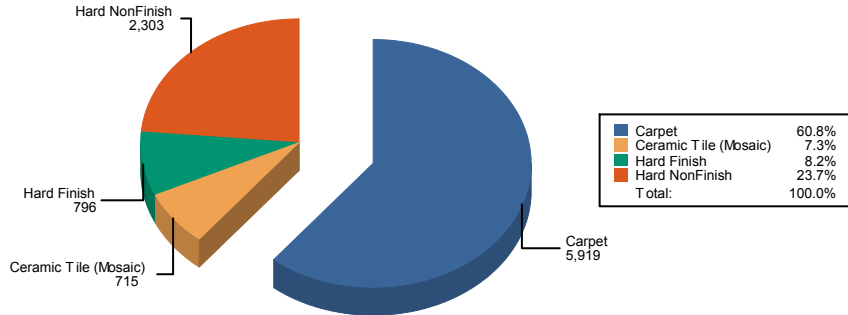

Cancer Cntr

Cleanable Square Feet

Carpet	5,919
Ceramic Tile (Mosaic)	715
Hard Finish	796
Hard NonFinish	2,303

Floor Type Breakdown

Cancer Cntr

Total: **9,733**