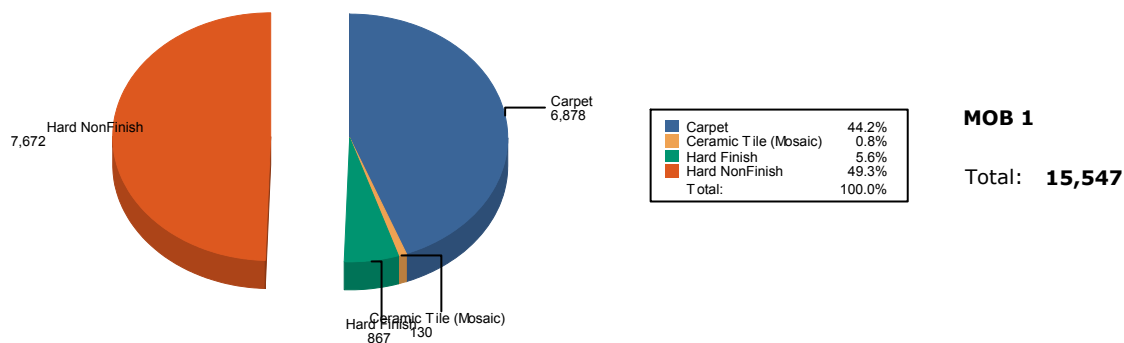

Floor Type Breakdown

Main

Total: **98,404**

MOB 1

	Cleanable Square Feet
Carpet	6,878
Ceramic Tile (Mosaic)	130
Hard Finish	867
Hard NonFinish	7,672

Floor Type Breakdown

MOB 1

Total: **15,547**